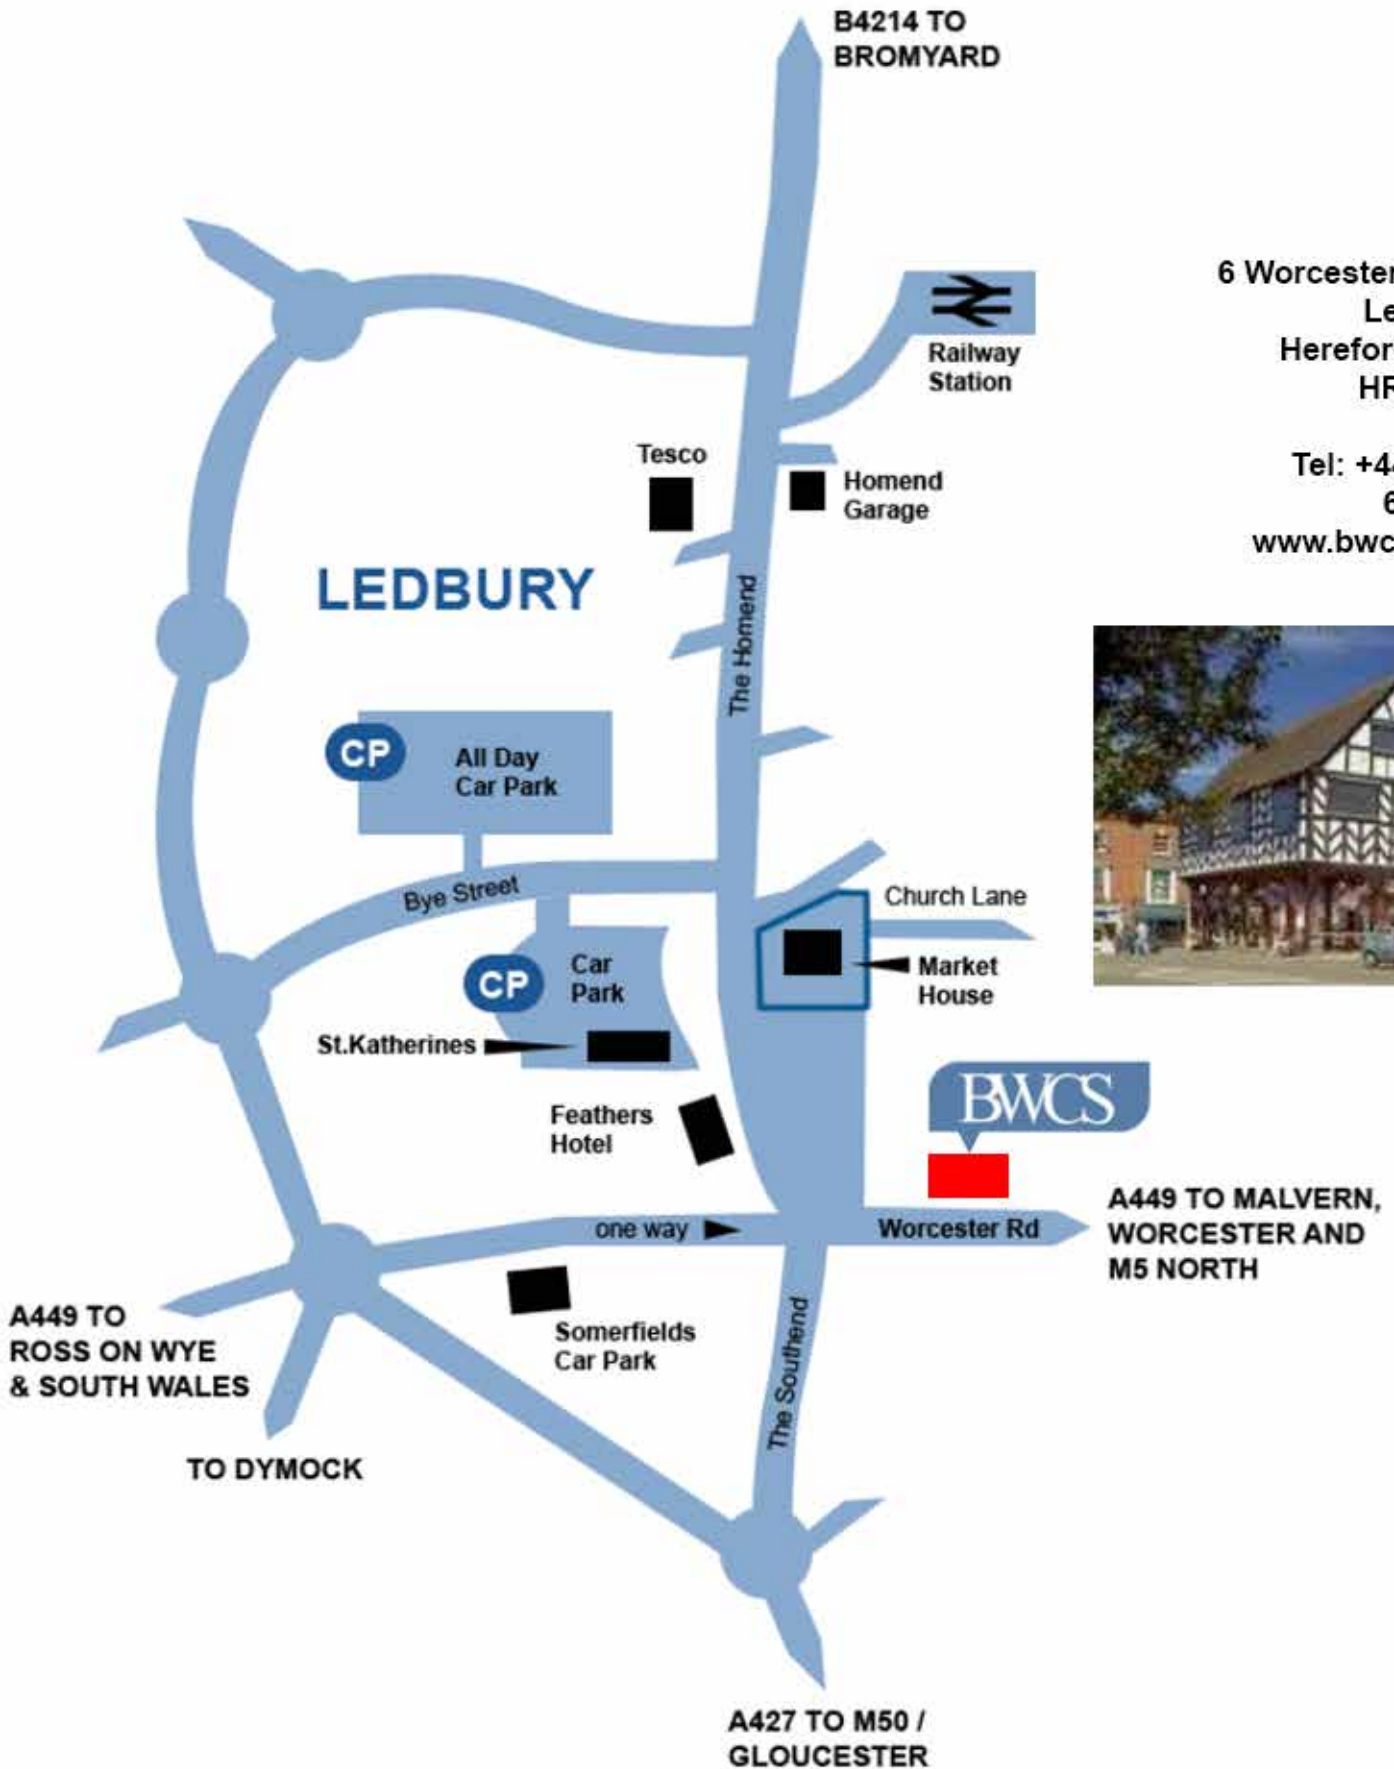

Directions to the BWCS office

BWCS is in the centre of Ledbury, 10 minutes' drive from Junction 2 of the M50

6 Worcester Road
Ledbury
Herefordshire
HR8 1PL

Tel: +44 1531
634326
www.bwcs.com

Where's Ledbury?

North of Gloucester, West of Worcester and Malvern, East of Hereford, South of Ludlow

From London

- Take the M4 to Junction 15
- A419/A417 North towards Swindon, Cirencester, Gloucester
- Join M5 at Gloucester (Junction 11a)
- M5 Junction 8 join M50 signposted towards Ross and South Wales
- At Junction 2 of M50, rejoin A417 signposted Ledbury
- OR take a direct train from London Paddington to Ledbury Station

From the North West, South West, Midlands

- M5 Junction 8 join M50 signposted towards Ross and South Wales and continue as above

From Wales

- From the M4 Junction 24 take the A449/A40 towards Monmouth, Ross
At Ross, join the M50 signposted Midlands
- Exit M50 Junction 2 signposted Gloucester, and turn left to follow A417 to Ledbury
- OR at Ross take A449 signposted Ledbury for scenic route over Marcle Ridge and follow signs for Ledbury town centre (shorter distance, roughly equivalent time, risk of slow traffic)

Public Transport

By Rail

- Ledbury accessible from London Paddington, 3hours, and Birmingham New Street, 1.5 hours
- Gloucester (around 30 mins away by road, 2 hours from London Paddington with more frequent services)